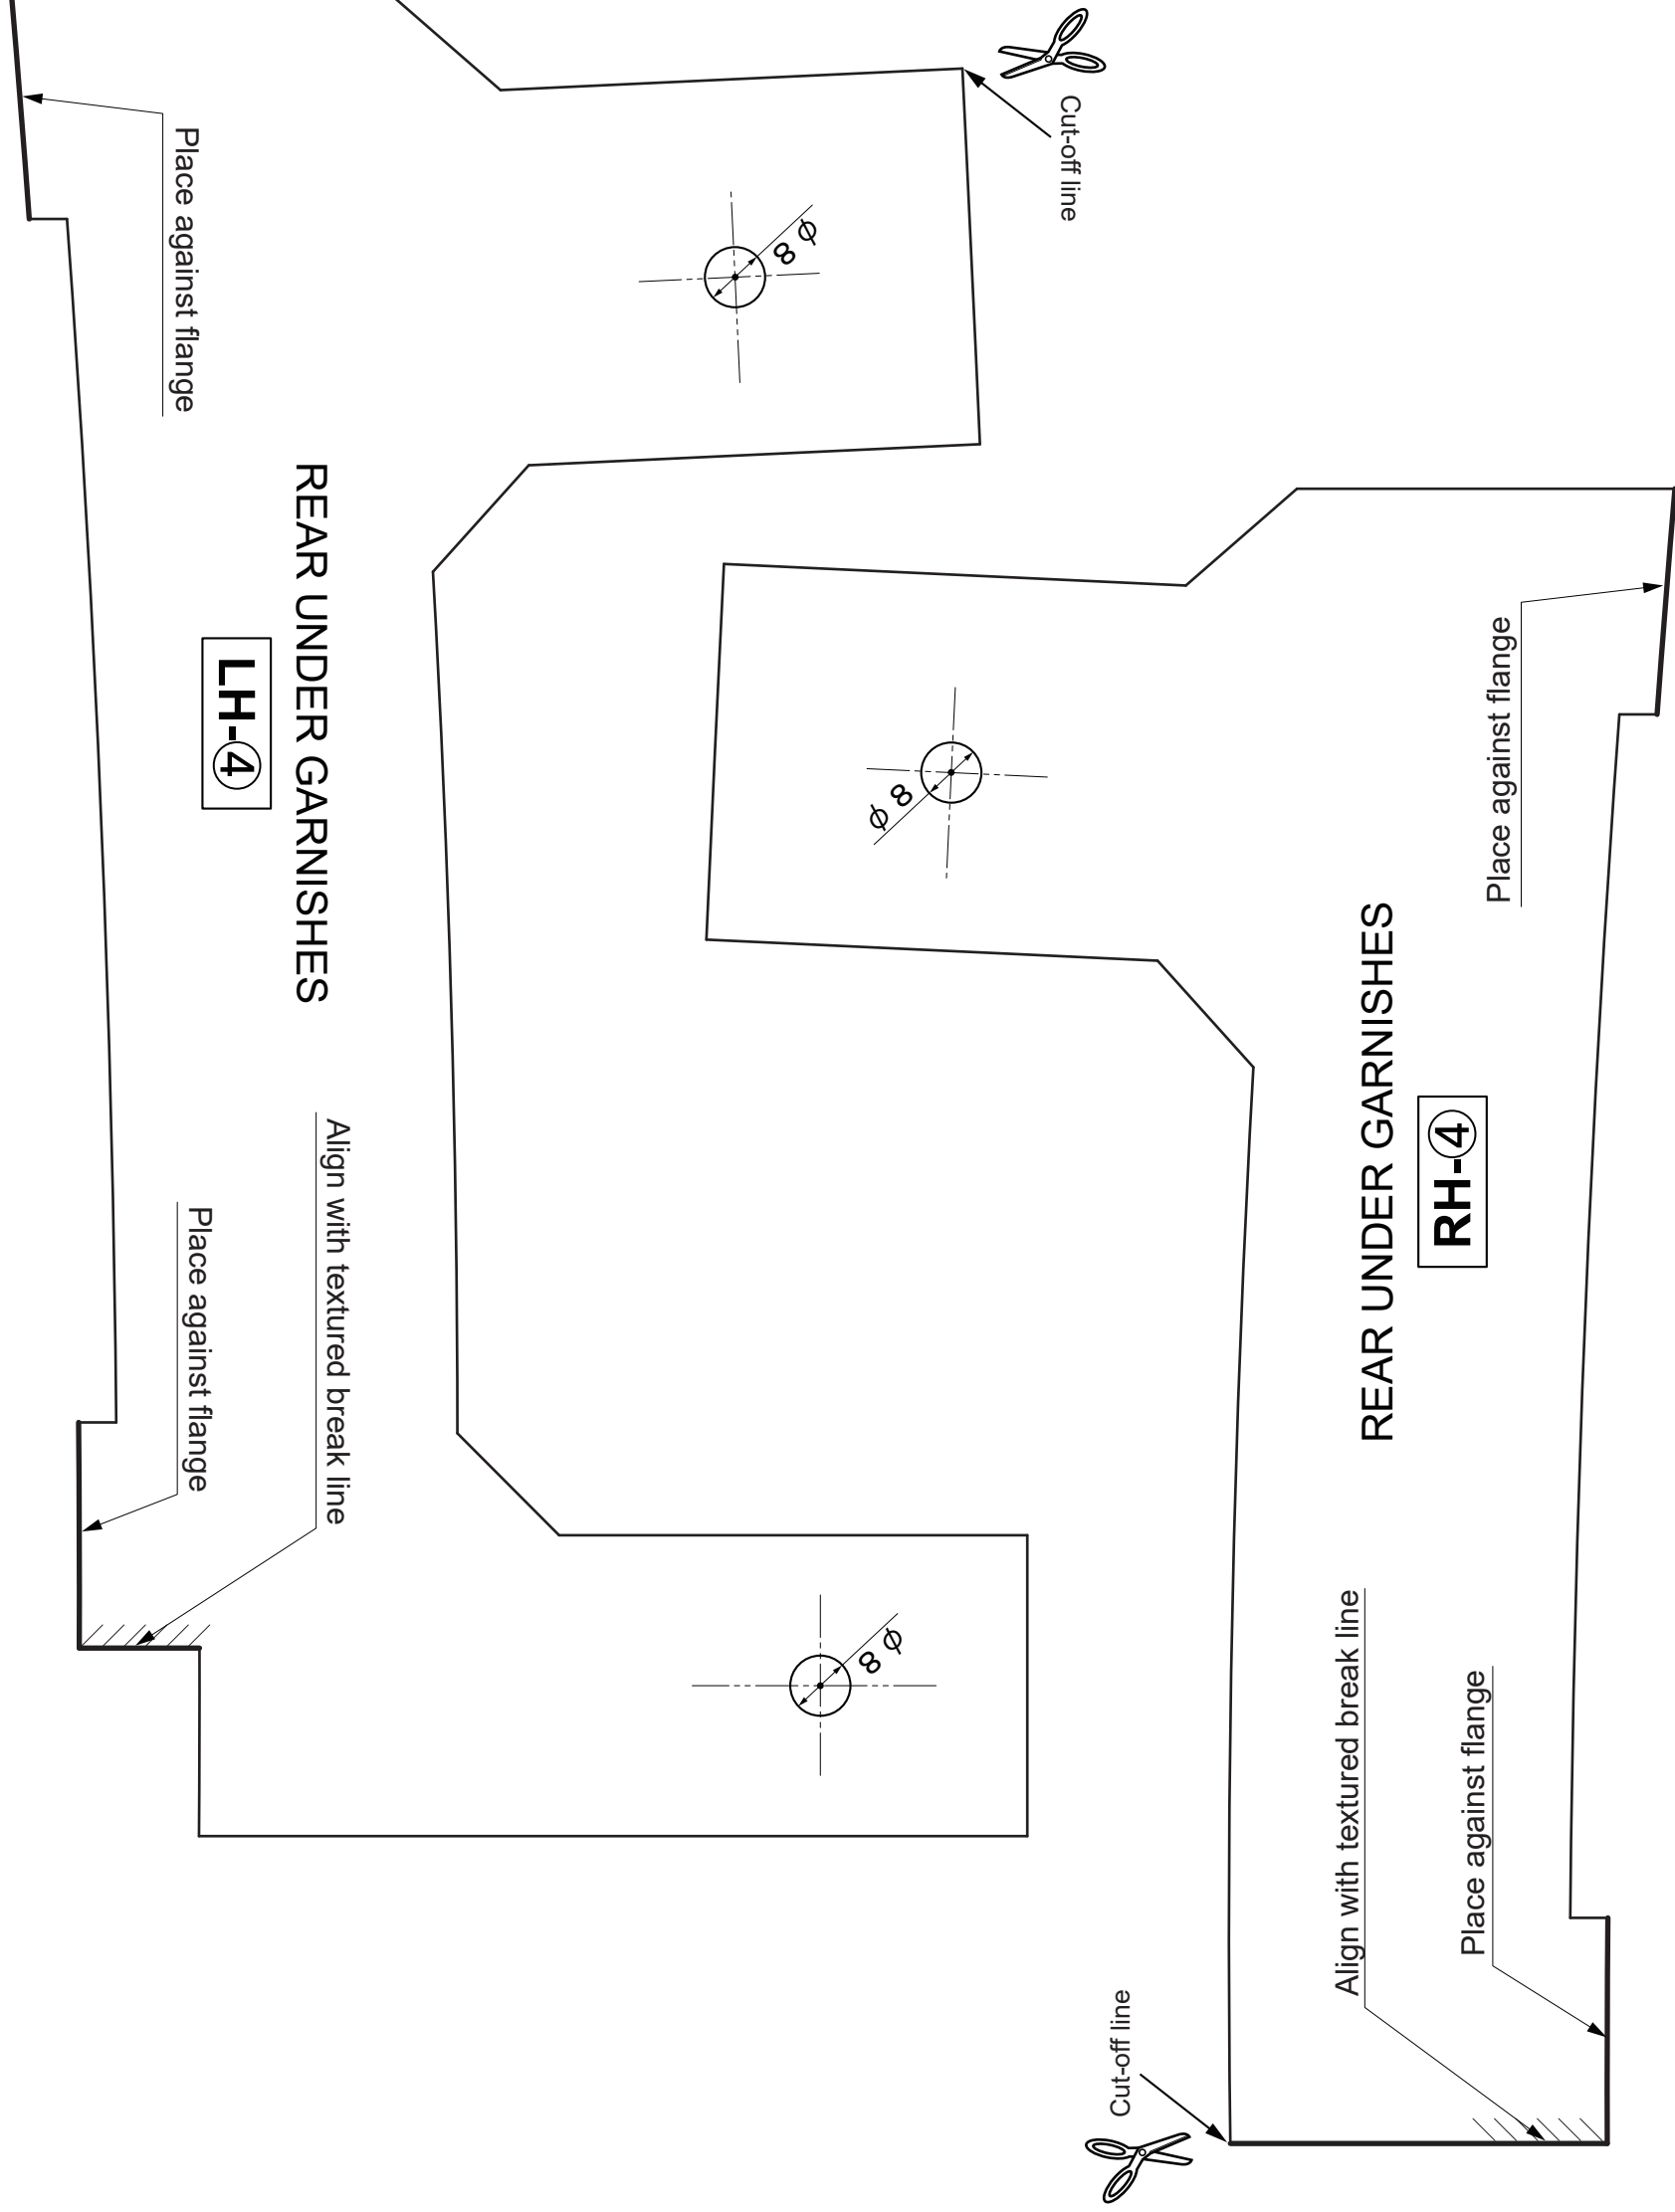

Template

REAR UNDER GARNISHES

- APPLICABLE MODEL : MAZDA CX-5
- PART NUMBER : KB8N V3 300

CAUTION : Check above scale to ensure it is 1:1. Adjust on photo copier if it is not scale.

Scale (100mm)

100mm x 100mm